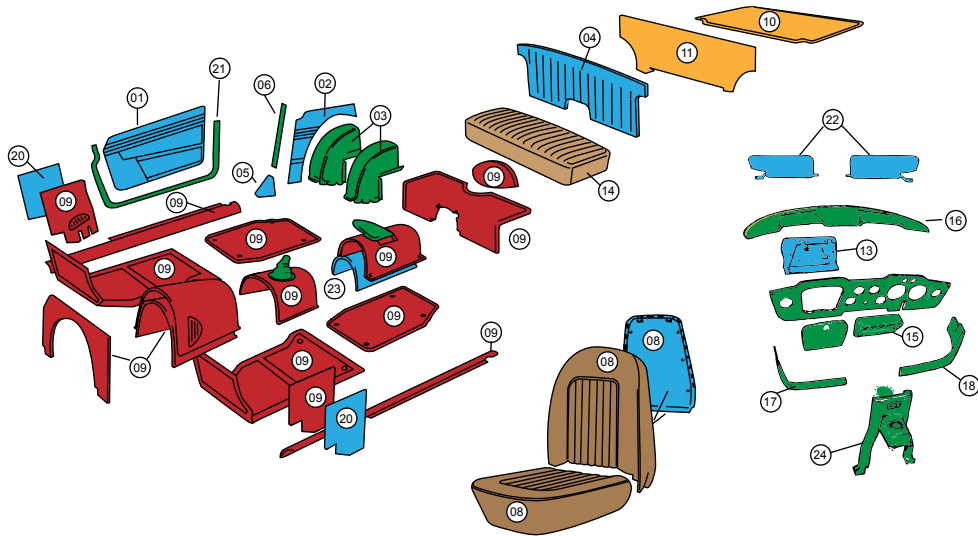

TR4A IRS (Soft + Surrey Top)

■ Trimmed Panels
 ■ Main Cockpit Carpets
 ■ Seat Covers
 ■ Boot / Trunk Trim
 ■ Loose / Sown Materials

For example photos go to www.john-skinner.co.uk

© John Skinner (Manufacturing) LTD 2012

↑	01-	Trim Panel Kit: Vinyl*	050140	050141	050142	050143	050144	050149
	06	Trim Panel Kit: All Leather	050201	050202	050203	050204	050205	050209

SEAT KITS	08	Seat Kit: Front-Vinyl	050550	050551	050552	050553	050554	050559
	08	Seat Kit: Front-Leather Faced	050650	050651	050652	050653	050654	050659
	08	Seat Kit: Front-All Leather	050750	050751	050752	050753	050754	050759

MISC		Underfelt Kit	051510					
	10	Boot Carpet: Wool						041308
	10	Boot Carpet: Standard	041310					
11	Boot Liner Board	041320						

MISC		Seat Foam Kit	051503					
	13	Glovebox:	041504					
	16	Dashtop Crashpad	041515					
	17	Lower Crashpad: RH - No Grab Handle	061515					
	18	Lower Crashpad: LH - No Grab Handle	061516					
	19	Lower Crashpad: RH - With Grab Handle						
	15	Switch Plinth						
	20	Bulkhead "A" Post Board	041501					
	21	Draught Excluder - Soft Top Car	041530	041531			041532	
	21	Draught Excluder - Surrey Top Car	041540	041532			041542	
	22	Survivor- White	041508					
	22	Survivor- Black	041509					
		Windscreen Frame Re-Trim Kit	041514					
		Radiator Cooling Duct	041507					
	23	Trans Board For Under Handbrake Carpet	051511					
	24	Centre Console Re-Trim Kit-Vinyl	050430					
	24	Centre Console Re-Trim Kit-Leather	050431					
		Kit -Dashtop, L+R Pads, Switch Plinth [Please Specify..]	Vinyl	Leather	Vinyl-Top Stitched	Leather-Top Stitched		
			040472	040473	040482	040481		
		Headliner & Rear Window Kit: Surrey Top-Black	041507					
		Headliner & Rear Window Kit: Surrey Top-White	041506					